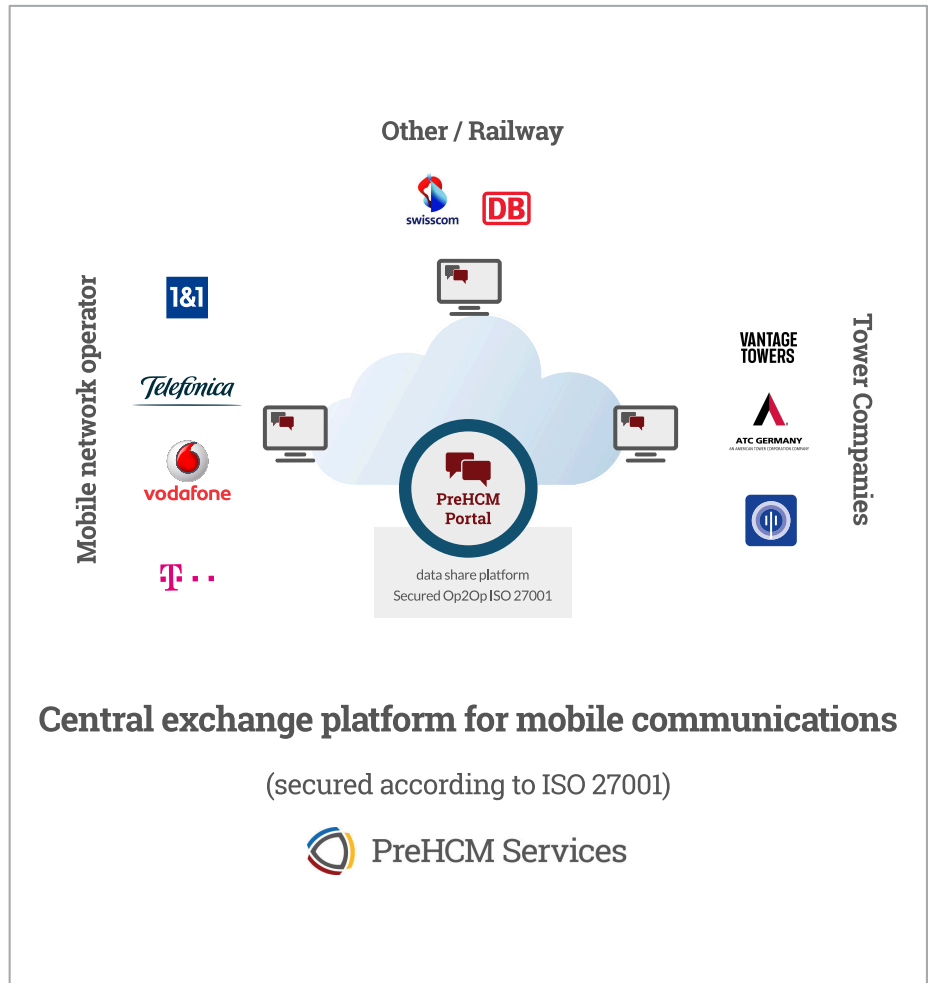

State of the Art - Security

Safety requirements coordinated with all users and compliant with their requirements

Central exchange platform for mobile communications

(secured according to ISO 27001)

Operator Agreements Read more about our module: https://www.prehcm-services.de/en/spectrum-management/operator-agreements	WhiteSpot Read more about our module: https://www.prehcm-services.de/en/spectrum-management/prehcm-portal	KDS Read more about our module: https://www.prehcm-services.de/en/spectrum-management/prehcm-portal	GSM-R Read more about our module: https://www.prehcm-services.de/en/spectrum-management/operator-agreements	broaDBand Read more about our module: https://www.prehcm-services.de/en/spectrum-management/operator-agreements